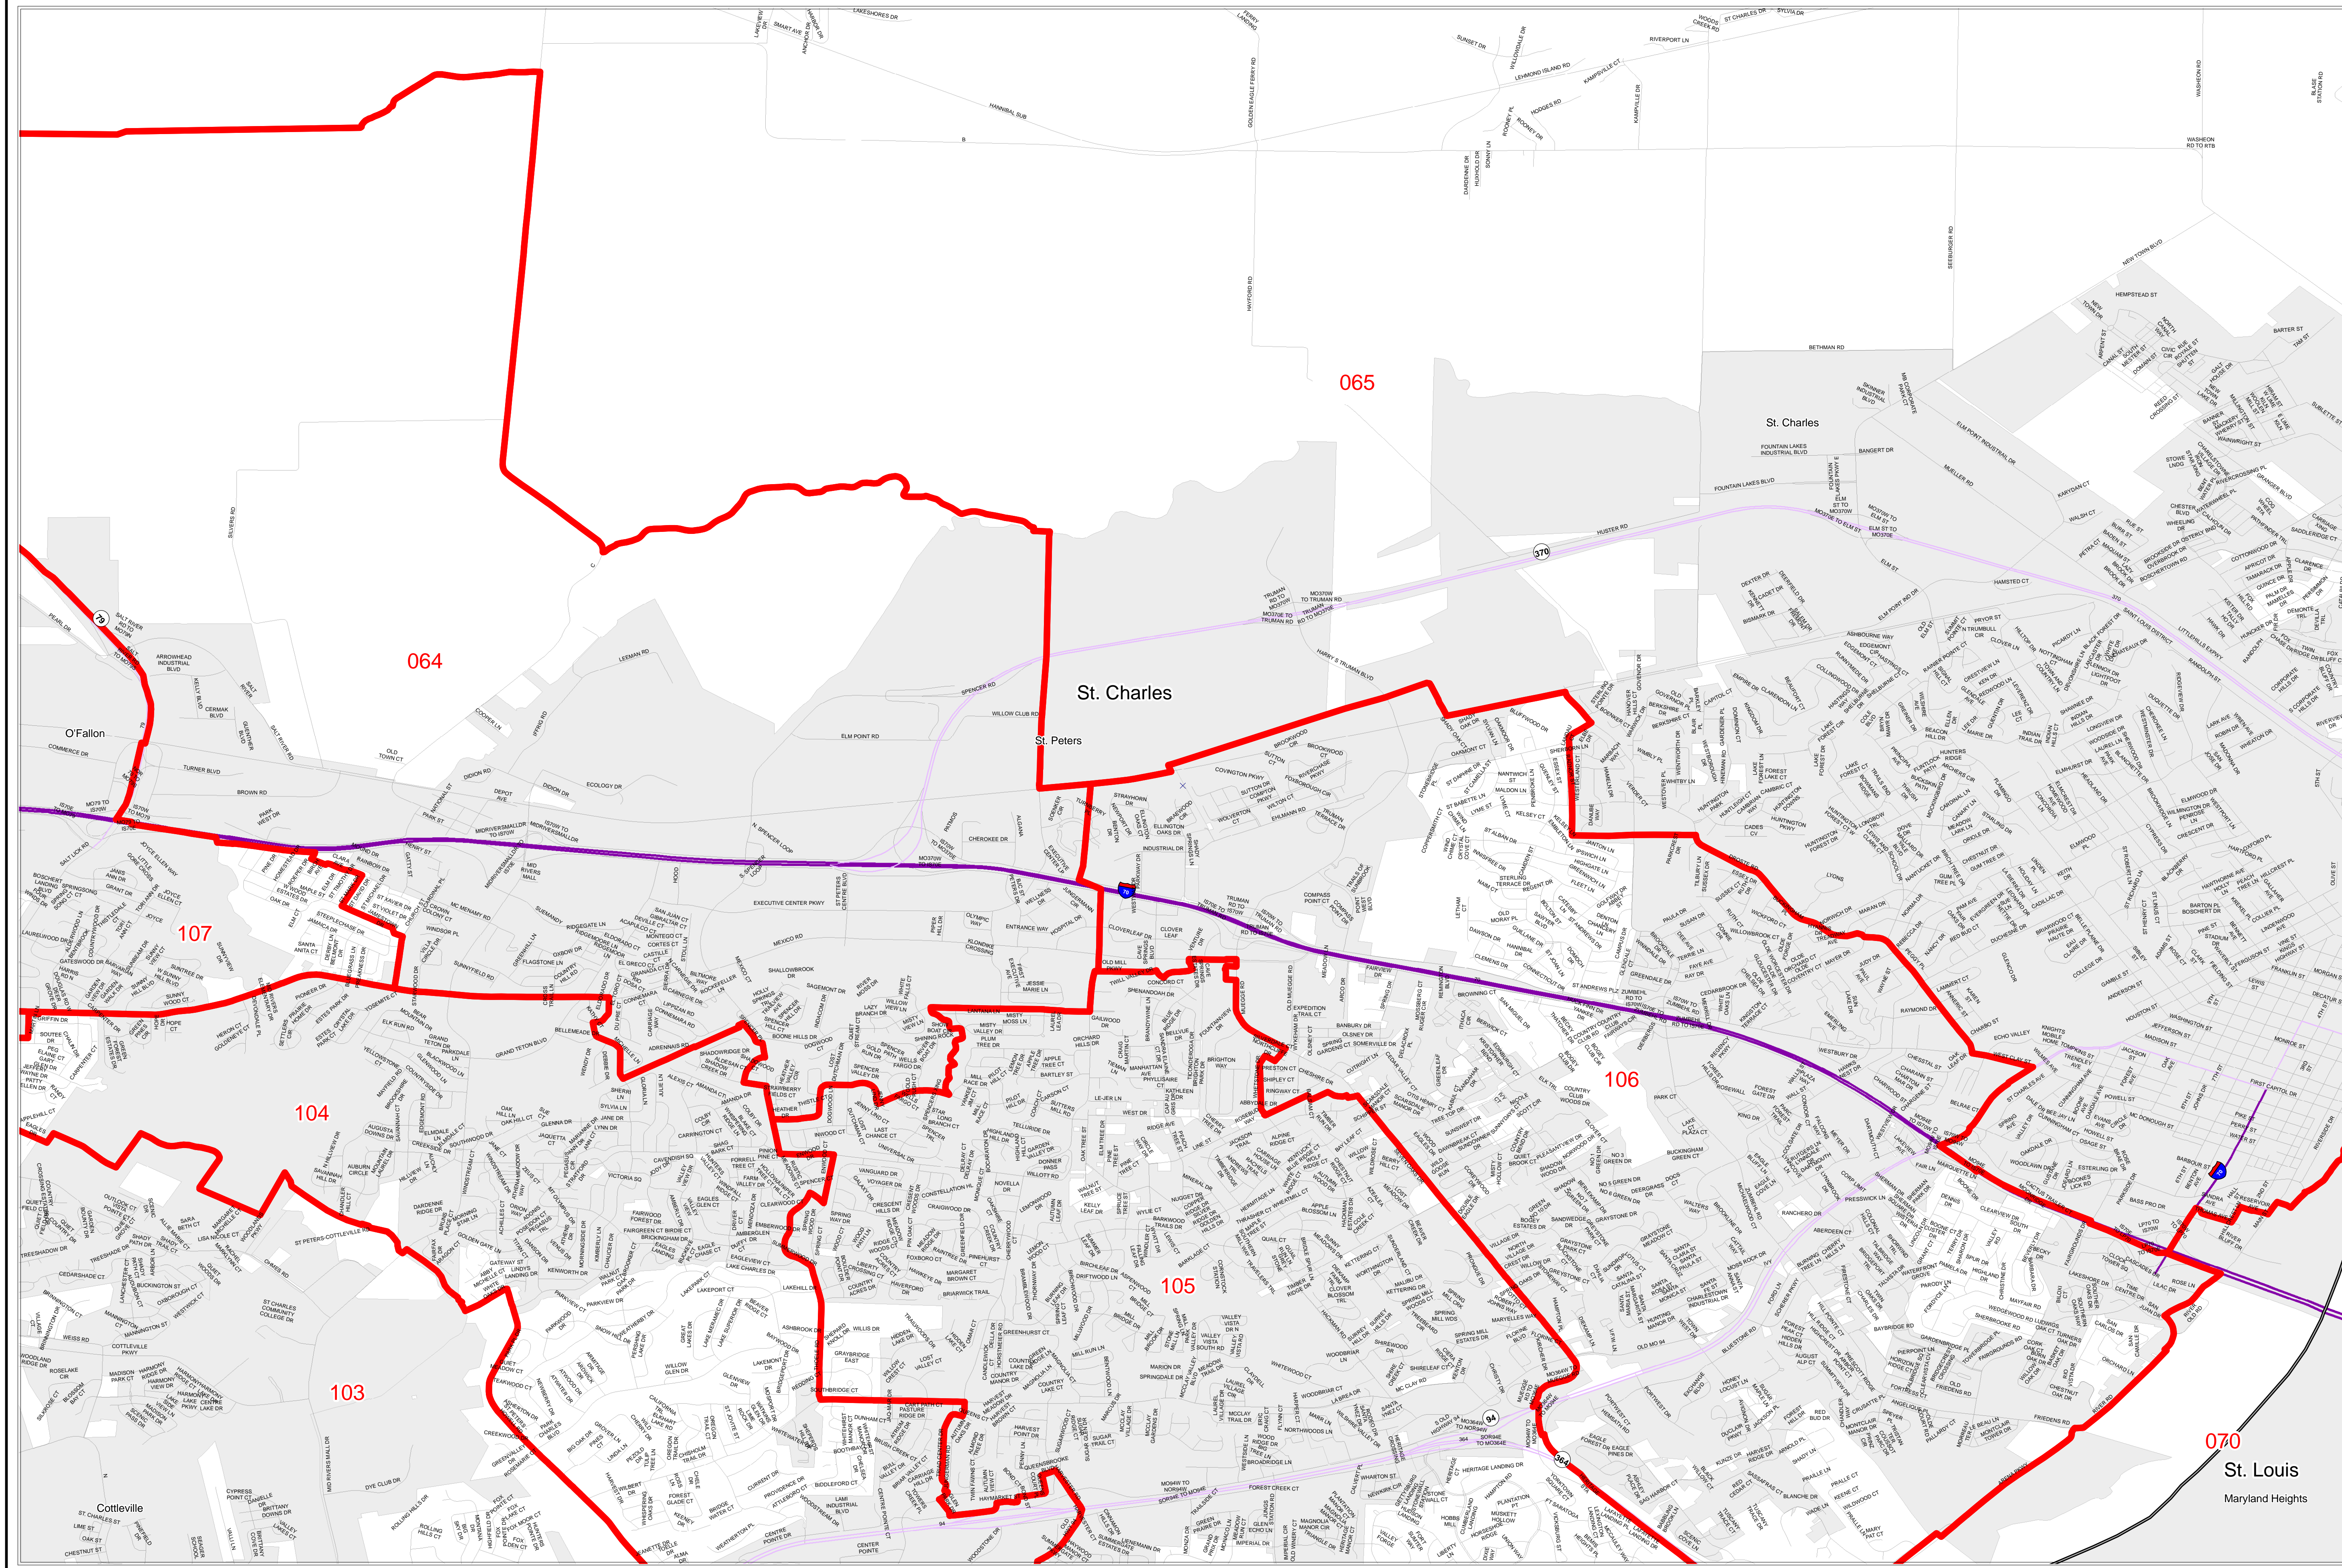

House Apportionment Plan 2011

Missouri Appellate Apportionment Commission

St. Charles County